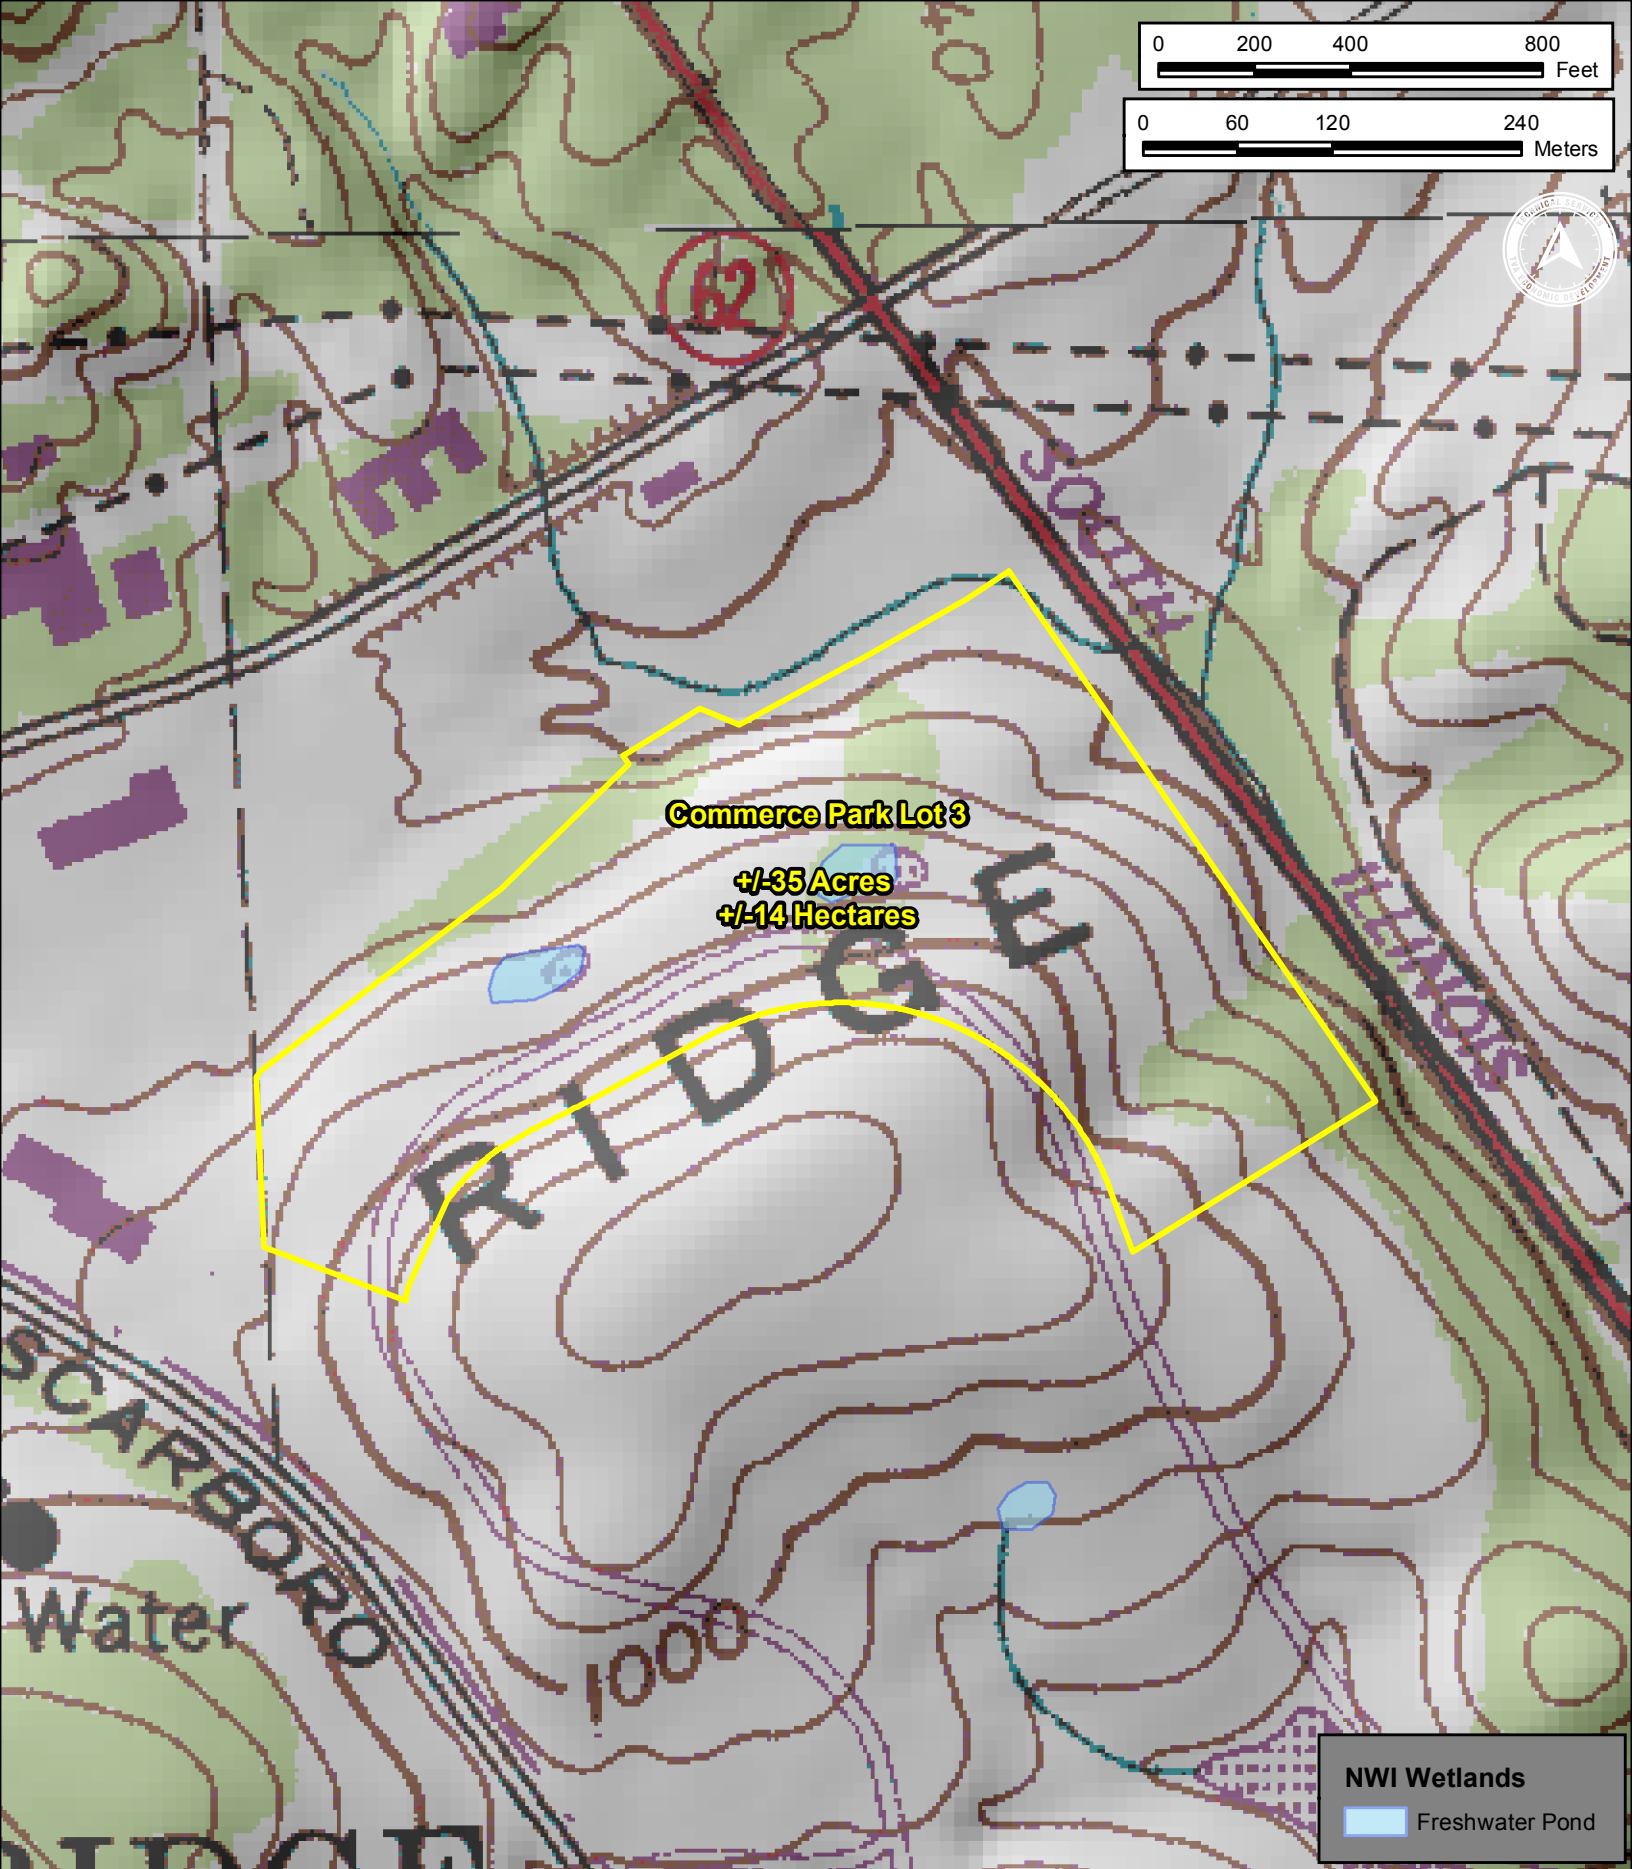

State Location Map
 Commerce Park Lot 3
 Oak Ridge, TN (Anderson Co.)

Site Location Map
 Commerce Park Lot 3
 Oak Ridge, TN (Anderson Co.)

0 200 400 800 Feet

0 60 120 240 Meters

Commerce Park Lot 3

**+/-35 Acres
+/-14 Hectares**

*No FEMA 100 Year Floodplain on site

Aerial Imagery & FEMA Floodplain*

Commerce Park Lot 3
Oak Ridge, TN (Anderson Co.)

Prepared 10/19/2018 by

**THE VALLEY
WORKS**

Commerce Park Lot 3

**+/-35 Acres
+/-14 Hectares**

NWI Wetlands
Freshwater Pond

20ft Contours

USGS Topo Map & NWI Wetlands

Commerce Park Lot 3
Oak Ridge, TN (Anderson Co.)

Prepared 10/19/2018 by